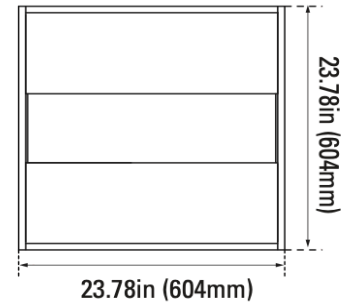

### PRODUCT SPECIFICATION

Wattage	25W	Voltage	120-277V
Lumens	3,125	Replacement Wattage	60-70W
CCT	4000K	Input Current (A)	-
Dimmable	1-10V	Power Factor	> 0.9
Beam Angle (°)	120°	CRI	> 80
Operating Temperature (°F)	-4° to 104°F	THD	<20%
IP Rating	Damp Location		
Rated Life	50,000 hrs		

### DIMENSIONS

Length (in/mm)	23.78 / 604
Width (in/mm)	23.78 / 604
Height (in/mm)	3.62 / 92
Weight (lbs)	8.82