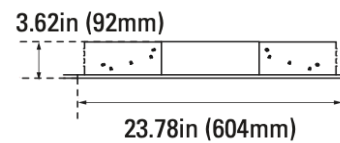

### PRODUCT SPECIFICATION

Wattage	25W	Voltage	120-277V
Lumens	3,125	Replacement Wattage	60-70W
CCT	4000K	Input Current (A)	-
Dimmable	1-10V	Power Factor	> 0.9
Beam Angle (°)	120°	CRI	> 80
Operating Temperature (°F)	-4° to 104°F	THD	<20%
IP Rating	Damp Location		
Rated Life	50,000 hrs		

### DIMENSIONS

Length (in/mm)	23.78 / 604
Width (in/mm)	23.78 / 604
Height (in/mm)	3.62 / 92
Weight (lbs)	8.82