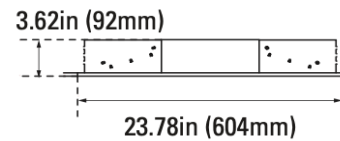

Project Name _____
 Date _____ Part Number _____

PRODUCT

SKU	CLT-VTR-25W-22-35
Item Number	CLT-20009
Color	White

PRODUCT SPECIFICATION

Wattage	25W	Voltage	120-277V
Lumens	3,125	Replacement Wattage	60-70W
CCT	3500K	Input Current (A)	-
Dimmable	1-10V	Power Factor	> 0.9
Beam Angle (°)	120°	CRI	> 80
Operating Temperature (°F)	-4° to 104°F	THD	<20%
IP Rating	Damp Location		
Rated Life	50,000 hrs		

DIMENSIONS

Length (in/mm)	23.78 / 604
Width (in/mm)	23.78 / 604
Height (in/mm)	3.62 / 92
Weight (lbs)	8.82

CERTIFICATIONS

DLC/ ENERGY STAR	DLC Premium
UL/ETL	UL
RoHS	Yes
LM79/LM80	Yes
FCC	Yes

ACCESSORIES

APPLICATIONS