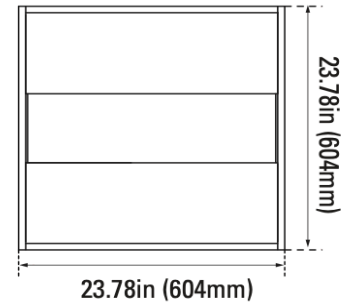

Project Name _____
 Date _____ Part Number _____

PRODUCT

SKU	CLT-VTR-25W-22-35
Item Number	CLT-20009
Color	White

PRODUCT SPECIFICATION

Wattage	25W	Voltage	120-277V
Lumens	3,125	Replacement Wattage	60-70W
CCT	3500K	Input Current (A)	-
Dimmable	1-10V	Power Factor	> 0.9
Beam Angle (°)	120°	CRI	> 80
Operating Temperature (°F)	-4° to 104°F	THD	<20%
IP Rating	Damp Location		
Rated Life	50,000 hrs		

DIMENSIONS

Length (in/mm)	23.78 / 604
Width (in/mm)	23.78 / 604
Height (in/mm)	3.62 / 92
Weight (lbs)	8.82

CERTIFICATIONS

DLC/ ENERGY STAR	DLC Premium
UL/ETL	UL
RoHS	Yes
LM79/LM80	Yes
FCC	Yes

ACCESSORIES

APPLICATIONS