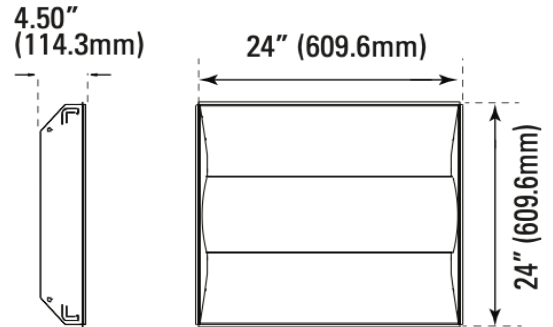

Project Name \_\_\_\_\_  
 Date \_\_\_\_\_ Part Number \_\_\_\_\_

**PRODUCT**

SKU	CLT-VTF-20W-22-50
Item Number	CLT-20007
Color	White

**PRODUCT SPECIFICATION**

Wattage	20W	Voltage	120-277V
Lumens	2,480	Replacement Wattage	60-70W
CCT	5000K	Input Current (A)	-
Dimmable	1-10V	Power Factor	> 0.9
Beam Angle (°)	110° (Standard)	CRI	> 80
Operating Temperature (°F)	-4° to 104°F	THD	<20%
IP Rating	Damp Location		
Rated Life	50,000 hrs		

**DIMENSIONS**

Length (in/mm)	24 / 609.6
Width (in/mm)	24 / 609.6
Height (in/mm)	4.50 / 114.3
Weight (lbs)	7.95

**CERTIFICATIONS**

DLC/ ENERGY STAR	-
UL/ETL	UL
RoHS	Yes
LM79/LM80	Yes
FCC	Yes

**ACCESSORIES**