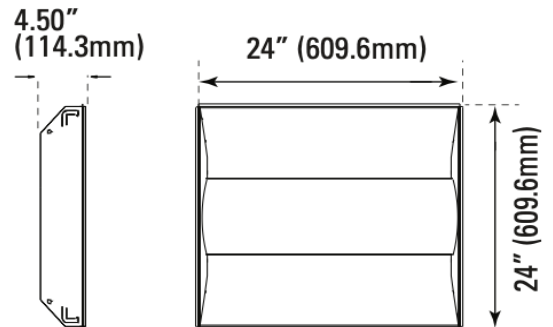

Project Name _____
 Date _____ Part Number _____

PRODUCT

SKU	CLT-VTF-20W-22-40
Item Number	CLT-20007
Color	White

PRODUCT SPECIFICATION

Wattage	20W	Voltage	120-277V
Lumens	2,480	Replacement Wattage	60-70W
CCT	4000K	Input Current (A)	-
Dimmable	1-10V	Power Factor	> 0.9
Beam Angle (°)	110° (Standard)	CRI	> 80
Operating Temperature (°F)	-4° to 104°F	THD	<20%
IP Rating	Damp Location		
Rated Life	50,000 hrs		

DIMENSIONS

Length (in/mm)	24 / 609.6
Width (in/mm)	24 / 609.6
Height (in/mm)	4.50 / 114.3
Weight (lbs)	7.95

CERTIFICATIONS

DLC/ ENERGY STAR	-
UL/ETL	UL
RoHS	Yes
LM79/LM80	Yes
FCC	Yes

ACCESSORIES

APPLICATIONS