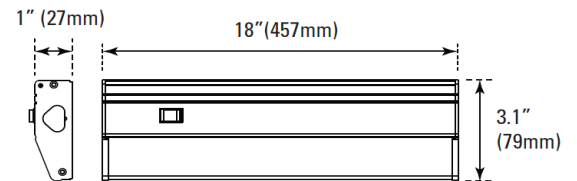

Project Name \_\_\_\_\_  
 Date \_\_\_\_\_ Part Number \_\_\_\_\_

**PRODUCT**

SKU	CLT-UCB-7W-L42-18I-30
Item Number	CLT-20039
Type	Under Cabinet

**PRODUCT SPECIFICATION**

Wattage	7	Voltage	120V
Lumens	420	Replacement Wattage	18W
CCT	3000K	Input Current (A)	0.088
Dimmable	Yes	Power Factor	> 0.9
THD	<20%	CRI	>90
Operating Temperature (°F)	-4° to 122°F	Beam Angle	110°
IP Rating	Damp Location	Size	18-in
Rated Life	50,000		

**DIMENSIONS**

Length (in/mm)	18" / 457
Width (in/mm)	3.1" / 79
Height (in/mm)	1.0" / 27
Weight (lbs)	0.84-lb

**CERTIFICATIONS**

DLC/ ENERGY STAR	-
UL/ETL	UL
RoHS	Yes
LM79/LM80	Yes
FCC	Yes

**ACCESSORIES**