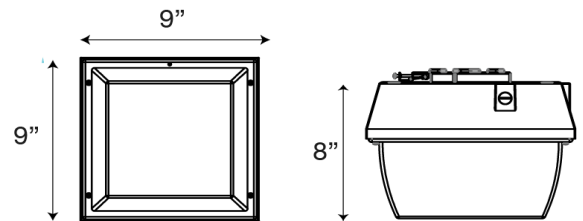

Project Name _____
 Date _____ Part Number _____

PRODUCT

SKU	CLT-TCG-60W-BZ-50K
Item Number	CLT-10037
Color	Bronze

PRODUCT SPECIFICATION

Wattage	60W	Voltage	120-277V
Lumens	4,948	Replacement Wattage	250
CCT	5000K	Input Current (A)	-
Dimmable	1-10V	Power Factor	> 0.9
Beam Angle (°)	140°	CRI	81
Operating Temperature (°F)	-22° to 131°F	THD	<20%
IP Rating	IP65	Sensor	No
Rated Life	50,000 hrs		

DIMENSIONS

Width (in/mm)	9 / 228.6
Length (in/mm)	9 / 228.6
Height (in/mm)	8 / 203.2
Weight (lbs)	7.72

CERTIFICATIONS

DLC/ ENERGY STAR	-
UL/ETL	UL
RoHS	Yes
LM79/LM80	Yes
FCC	Yes

ACCESSORIES

APPLICATIONS

- Ceiling Lighting
- Parking Garage Lighting
- Factory Lighting
- Hotel Lighting