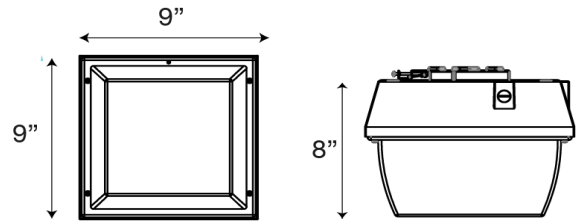

Project Name _____
 Date _____ Part Number _____

PRODUCT

SKU	CLT-TCG-60W-BZ-40K
Item Number	CLT-10037
Color	Bronze

PRODUCT SPECIFICATION

Wattage	60W	Voltage	120-277V
Lumens		Replacement Wattage	250
CCT	4000K	Input Current (A)	-
Dimmable	1-10V	Power Factor	> 0.9
Beam Angle (°)	140°	CRI	81
Operating Temperature (°F)	-22° to 131°F	THD	<20%
IP Rating	IP65	Sensor	No
Rated Life	50,000 hrs		

DIMENSIONS

Width (in/mm)	9 / 228.6
Length (in/mm)	9 / 228.6
Height (in/mm)	8 / 203.2
Weight (lbs)	7.72

CERTIFICATIONS

DLC/ ENERGY STAR	-
UL/ETL	UL
RoHS	Yes
LM79/LM80	Yes
FCC	Yes

ACCESSORIES

APPLICATIONS

- Ceiling Lighting
- Parking Garage Lighting
- Factory Lighting
- Hotel Lighting