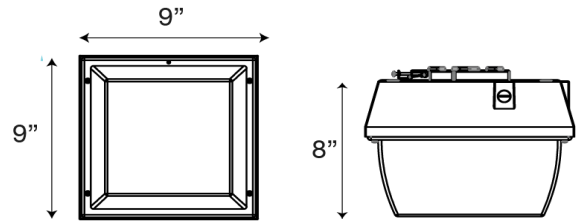

Project Name \_\_\_\_\_  
 Date \_\_\_\_\_ Part Number \_\_\_\_\_

**PRODUCT**

SKU	CLT-TCG-40W-WH-50
Item Number	CLT-10035
Color	White

**PRODUCT SPECIFICATION**

Wattage	40W	Voltage	120-277V
Lumens	3,429	Replacement Wattage	175
CCT	5000K	Input Current (A)	-
Dimmable	1-10V	Power Factor	> 0.9
Beam Angle (°)	140°	CRI	82
Operating Temperature (°F)	-22° to 131°F	THD	<20%
IP Rating	IP65	Sensor	No
Rated Life	50,000 hrs		

**DIMENSIONS**

Width (in/mm)	9 / 228.6
Length (in/mm)	9 / 228.6
Height (in/mm)	8 / 203.2
Weight (lbs)	4.7

**CERTIFICATIONS**

DLC/ ENERGY STAR	-
UL/ETL	UL
RoHS	Yes
LM79/LM80	Yes
FCC	Yes

**ACCESSORIES**

**APPLICATIONS**