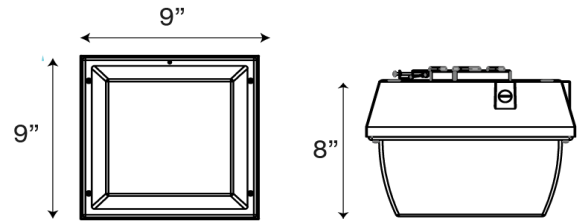

Project Name \_\_\_\_\_  
 Date \_\_\_\_\_ Part Number \_\_\_\_\_

**PRODUCT**

|             |                    |
|-------------|--------------------|
| SKU         | CLT-TCG-40W-BZ-50K |
| Item Number | CLT-10036          |
| Color       | Bronze             |

**PRODUCT SPECIFICATION**

|                            |               |                     |          |
|----------------------------|---------------|---------------------|----------|
| Wattage                    | 40W           | Voltage             | 120-277V |
| Lumens                     | 3,429         | Replacement Wattage | 175      |
| CCT                        | 5000K         | Input Current (A)   | -        |
| Dimmable                   | 1-10V         | Power Factor        | > 0.9    |
| Beam Angle (°)             | 140°          | CRI                 | 82       |
| Operating Temperature (°F) | -22° to 131°F | THD                 | <20%     |
| IP Rating                  | IP65          | Sensor              | No       |
| Rated Life                 | 50,000 hrs    |                     |          |

**DIMENSIONS**

|                |           |
|----------------|-----------|
| Width (in/mm)  | 9 / 228.6 |
| Length (in/mm) | 9 / 228.6 |
| Height (in/mm) | 8 / 203.2 |
| Weight (lbs)   | 4.7       |

**CERTIFICATIONS**