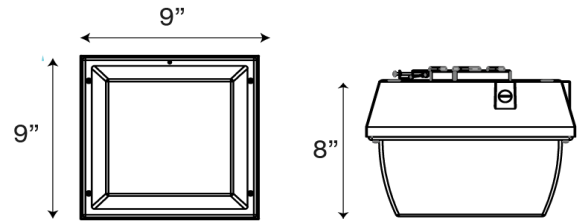

Project Name \_\_\_\_\_  
 Date \_\_\_\_\_ Part Number \_\_\_\_\_

**PRODUCT**

SKU	CLT-TCG-40W-BZ-40K
Item Number	CLT-10036
Color	Bronze

**PRODUCT SPECIFICATION**

Wattage	40W	Voltage	120-277V
Lumens	3,429	Replacement Wattage	175
CCT	4000K	Input Current (A)	-
Dimmable	1-10V	Power Factor	> 0.9
Beam Angle (°)	140°	CRI	82
Operating Temperature (°F)	-22° to 131°F	THD	<20%
IP Rating	IP65	Sensor	No
Rated Life	50,000 hrs		

**DIMENSIONS**

Width (in/mm)	9 / 228.6
Length (in/mm)	9 / 228.6
Height (in/mm)	8 / 203.2
Weight (lbs)	4.7

**CERTIFICATIONS**

DLC/ ENERGY STAR	-
UL/ETL	UL
RoHS	Yes
LM79/LM80	Yes
FCC	Yes

**ACCESSORIES**

**APPLICATIONS**