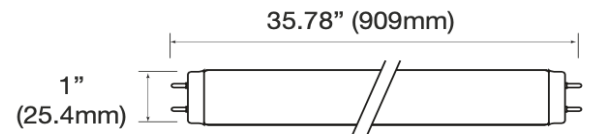

Project Name \_\_\_\_\_  
 Date \_\_\_\_\_ Part Number \_\_\_\_\_

**PRODUCT**

SKU	CLT-T8A-11W-G13-L14-3F-850
Item Number	CLT-30036
Lamp Shape	Tube T8

**PRODUCT SPECIFICATION**

Wattage	11	Voltage	120-277
Lumens	1,400	Replacement Wattage	25W
CCT	5000K	Input Current (A)	AC 120-277V Ballast Dependent
Dimmable	-	Power Factor	> 0.9
Base	Bi-Pin	CRI	80
Operating Temperature (°F)	-4° to 113°F	Beam Angle	325°
IP Rating	Damp	Surge Protection Level	-
Rated Life	50,000		

**DIMENSIONS**

Diameter (in/mm)	1.00 / 25.4
Lamp Height (in/mm)	-
Length (in/mm)	36 / 909
Weight (lbs/oz)	0.35 / 5.6

**CERTIFICATIONS**

DLC/ ENERGY STAR	-
UL/ETL	UL
RoHS	Yes
LM79/LM80	Yes
FCC	Yes

**ACCESSORIES**