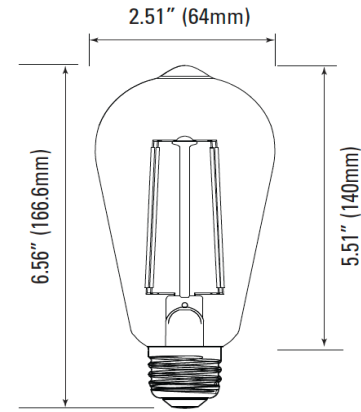

Project Name _____
Date _____ Part Number _____

PRODUCT

SKU	CLT-ST19-6.5W-L45-922
Item Number	CLT-30020
Lamp Shape	Filament Lamp

PRODUCT SPECIFICATION

Wattage	6.5	Voltage	120V
Lumens	450	Replacement Wattage	40
CCT	2200K	Input Current (A)	0.057
Dimmable	Yes	Power Factor	> 0.9
Base	E26	CRI	90
Operating Temperature (°F)	-4° to 104°F		
IP Rating	Damp Location		
Rated Life	15,000 hrs		

DIMENSIONS

Diameter (in/mm)	2.51 / 64
Lamp Height (in/mm)	5.51 / 140
Height (in/mm)	6.56 / 166.6
Weight (lbs/oz)	0.27 lb / 4.30 oz

CERTIFICATIONS

DLC/ ENERGY STAR	Energy Star
UL/ETL	UL
RoHS	Yes
LM79/LM80	Yes
FCC	Yes

ACCESSORIES

APPLICATIONS

- Residential Lighting
- Decorative Lighting
- Retail Lighting
- Restaurant Lighting