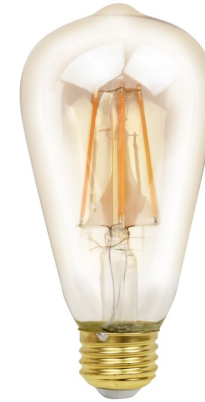

Project Name _____
Date _____ Part Number _____

PRODUCT

SKU	CLT-ST19-6.5W-L45-922
Item Number	CLT-30020
Lamp Shape	Filament Lamp

PRODUCT SPECIFICATION

Wattage	6.5	Voltage	120V
Lumens	450	Replacement Wattage	40
CCT	2200K	Input Current (A)	0.057
Dimmable	Yes	Power Factor	> 0.9
Base	E26	CRI	90
Operating Temperature (°F)	-4° to 104°F		
IP Rating	Damp Location		
Rated Life	15,000 hrs		

DIMENSIONS

Diameter (in/mm)	2.51 / 64
Lamp Height (in/mm)	5.51 / 140
Height (in/mm)	6.56 / 166.6
Weight (lbs/oz)	0.27 lb / 4.30 oz

CERTIFICATIONS

DLC/ ENERGY STAR	Energy Star
UL/ETL	UL
RoHS	Yes
LM79/LM80	Yes
FCC	Yes

ACCESSORIES

APPLICATIONS

- Residential Lighting
- Decorative Lighting
- Retail Lighting
- Restaurant Lighting