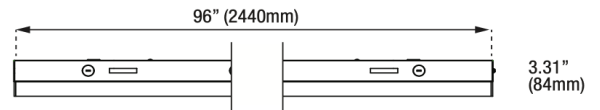

### PRODUCT SPECIFICATION

Wattage	56W	Voltage	120-277V
Lumens	8,661	Replacement Wattage	5 x 32W T8
CCT	5000K	Input Current (A)	-
Dimmable	1-10V	Power Factor	> 0.9
Beam Angle (°)	-	CRI	> 80
Operating Temperature (°F)	-22° to 113°F	THD	<20%
IP Rating	Damp		
Rated Life	50,000 hrs		

### DIMENSIONS

Length (in/mm)	96 / 2440
Width (in/mm)	3.25 / 83
Height (in/mm)	3.31 / 84
Weight (lbs)	11.46