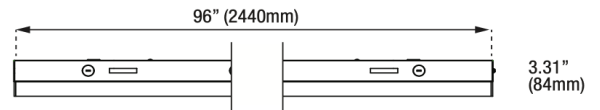

## PRODUCT SPECIFICATION

Wattage	42W	Voltage	120-277V
Lumens	6,797	Replacement Wattage	4 x 32W T8
CCT	5000K	Input Current (A)	-
Dimmable	1-10V	Power Factor	> 0.9
Beam Angle (°)	-	CRI	> 80
Operating Temperature (°F)	-22° to 113°F	THD	<20%
IP Rating	Damp		
Rated Life	50,000 hrs		

## DIMENSIONS

Length (in/mm)	96 / 2440
Width (in/mm)	3.25 / 83
Height (in/mm)	3.31 / 84
Weight (lbs)	11.46