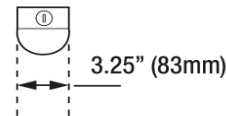

CERTIFICATIONS

DLC/ ENERGY STAR	-
UL/ETL	ETL
RoHS	Yes
LM79/LM80	Yes
FCC	Yes

ACCESSORIES

CLT-WRG-CST-WH-4F	Wire Guard (x2 pcs)

APPLICATIONS

- Warehouse Lighting
- Pathway Lighting
- Stairwell
- Hallway
- Retail Lighting