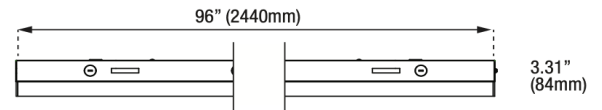

### PRODUCT SPECIFICATION

Wattage	42W	Voltage	120-277V
Lumens	6,666	Replacement Wattage	4 x 32W T8
CCT	4000K	Input Current (A)	-
Dimmable	1-10V	Power Factor	> 0.9
Beam Angle (°)	-	CRI	> 80
Operating Temperature (°F)	-22° to 113°F	THD	<20%
IP Rating	Damp		
Rated Life	50,000 hrs		

### DIMENSIONS

Length (in/mm)	96 / 2440
Width (in/mm)	3.25 / 83
Height (in/mm)	3.31 / 84
Weight (lbs)	11.46