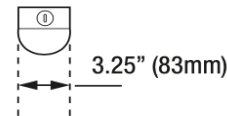

CERTIFICATIONS

DLC/ ENERGY STAR	-
UL/ETL	ETL
RoHS	Yes
LM79/LM80	Yes
FCC	Yes

ACCESSORIES

CLT-WRG-CST-WH-4F	Wire Guard (x2 pcs)

APPLICATIONS

- Warehouse Lighting
- Pathway Lighting
- Stairwell
- Hallway
- Retail Lighting