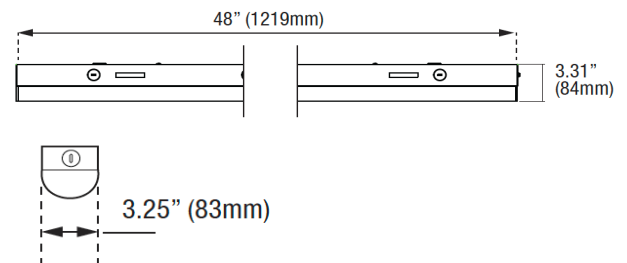

Project Name _____
 Date _____ Part Number _____

PRODUCT

SKU	CLT-SLL-35W-4F-50-MO
Item Number	CLT-20025
Color	White

PRODUCT SPECIFICATION

Wattage	35W	Voltage	120-277V
Lumens	5,472	Replacement Wattage	3 x 32W T8
CCT	5000K	Input Current (A)	0.29
Dimmable	1-10V	Power Factor	> 0.9
Beam Angle (°)	-	CRI	> 80
Operating Temperature (°F)	-22° to 122°F	THD	<20%
IP Rating	Damp	Sensor	Yes
Rated Life	50,000 hrs		

DIMENSIONS

Length (in/mm)	48 / 1219
Width (in/mm)	3.25 / 83
Height (in/mm)	3.31 / 84
Weight (lbs)	-

CERTIFICATIONS

DLC/ ENERGY STAR	-
UL/ETL	ETL
RoHS	Yes
LM79/LM80	Yes
FCC	Yes

ACCESSORIES

CLT-WRG-CST-WH-4F	Wireguard