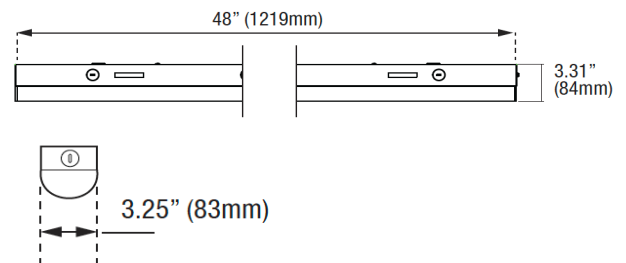

Project Name _____
 Date _____ Part Number _____

PRODUCT

SKU	CLT-SLL-35W-4F-40-MO
Item Number	CLT-20025
Color	White

PRODUCT SPECIFICATION

Wattage	35W	Voltage	120-277V
Lumens	5,412	Replacement Wattage	3 x 32W T8
CCT	4000K	Input Current (A)	0.29
Dimmable	1-10V	Power Factor	> 0.9
Beam Angle (°)	-	CRI	> 80
Operating Temperature (°F)	-22° to 122°F	THD	<20%
IP Rating	Damp	Sensor	Yes
Rated Life	50,000 hrs		

DIMENSIONS

Length (in/mm)	48 / 1219
Width (in/mm)	3.25 / 83
Height (in/mm)	3.31 / 84
Weight (lbs)	-

CERTIFICATIONS

DLC/ ENERGY STAR	-
UL/ETL	ETL
RoHS	Yes
LM79/LM80	Yes
FCC	Yes

ACCESSORIES

CLT-WRG-CST-WH-4F	Wireguard