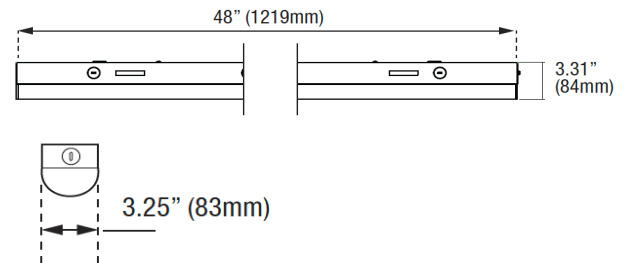

Project Name _____
 Date _____ Part Number _____

PRODUCT

SKU	CLT-SLL-25W-4F-50
Item Number	CLT-20024
Color	White

PRODUCT SPECIFICATION

Wattage	25W	Voltage	120-277V
Lumens	4,007	Replacement Wattage	2 x 32W T8
CCT	5000K	Input Current (A)	0.21
Dimmable	1-10V	Power Factor	> 0.9
Beam Angle (°)	-	CRI	> 80
Operating Temperature (°F)	-22° to 122°F	THD	<20%
IP Rating	Damp		
Rated Life	50,000 hrs		

DIMENSIONS

Length (in/mm)	48 / 1219
Width (in/mm)	3.25 / 83
Height (in/mm)	3.31 / 84
Weight (lbs)	-

CERTIFICATIONS

DLC/ ENERGY STAR	-
UL/ETL	ETL
RoHS	Yes
LM79/LM80	Yes
FCC	Yes

ACCESSORIES

CLT-WRG-CST-WH-4F	Wireguard