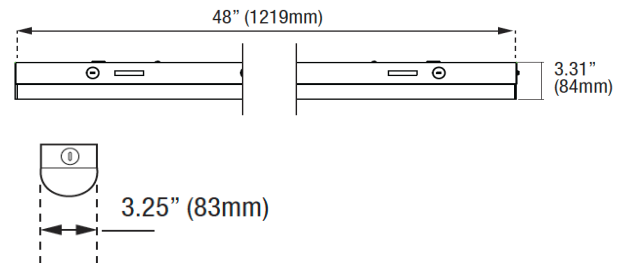

Project Name _____
 Date _____ Part Number _____

PRODUCT

SKU	CLT-SLL-25W-4F-40
Item Number	CLT-20024
Color	White

PRODUCT SPECIFICATION

Wattage	25W	Voltage	120-277V
Lumens	3,958	Replacement Wattage	2 x 32W T8
CCT	4000K	Input Current (A)	0.21
Dimmable	1-10V	Power Factor	> 0.9
Beam Angle (°)	-	CRI	> 80
Operating Temperature (°F)	-22° to 122°F	THD	<20%
IP Rating	Damp		
Rated Life	50,000 hrs		

DIMENSIONS

Length (in/mm)	48 / 1219
Width (in/mm)	3.25 / 83
Height (in/mm)	3.31 / 84
Weight (lbs)	-

CERTIFICATIONS

DLC/ ENERGY STAR	-
UL/ETL	ETL
RoHS	Yes
LM79/LM80	Yes
FCC	Yes

ACCESSORIES

CLT-WRG-CST-WH-4F	Wireguard