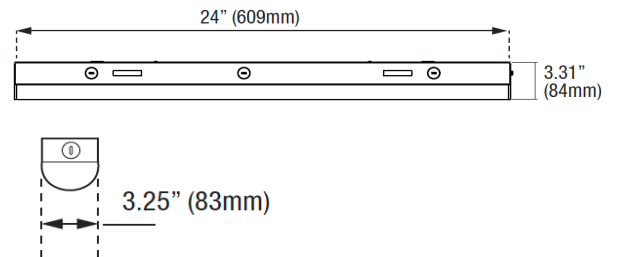

Project Name _____
 Date _____ Part Number _____

PRODUCT

SKU	CLT-SLL-20W-2F-50
Item Number	CLT-20023
Color	White

PRODUCT SPECIFICATION

Wattage	20W	Voltage	120-277V
Lumens	3,357	Replacement Wattage	3 x 17W T8
CCT	5000K	Input Current (A)	0.17
Dimmable	1-10V	Power Factor	> 0.9
Beam Angle (°)	-	CRI	> 80
Operating Temperature (°F)	-22° to 122°F	THD	<20%
IP Rating	Damp		
Rated Life	50,000 hrs		

DIMENSIONS

Length (in/mm)	24 / 609
Width (in/mm)	3.25 / 83
Height (in/mm)	3.31 / 84
Weight (lbs)	-

CERTIFICATIONS

DLC/ ENERGY STAR	DLC Premium
UL/ETL	ETL
RoHS	Yes
LM79/LM80	Yes
FCC	Yes

ACCESSORIES

APPLICATIONS