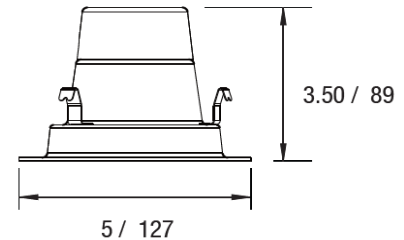

Project Name _____
 Date _____ Part Number _____

PRODUCT

SKU	CLT-RDL4-9W-L56-40
Item Number	CLT-20045
Lamp Shape	Recessed Downlight

PRODUCT SPECIFICATION

Wattage	9	Voltage	120V
Lumens	560	Replacement Wattage	50W
CCT	4000K	Input Current (A)	-
Dimmable	Yes	Power Factor	> 0.9
THD	< 20%	CRI	80
Operating Temperature (°F)	-4° to 104°F	Air Tight	Yes
IP Rating	Damp Location	Size	4"
Rated Life	35,000		

DIMENSIONS

Diameter (in/mm)	5 / 127
Height (in/mm)	3.50 / 89
Length (in/mm)	-
Weight (lbs/oz)	0.6-lb / 9.6-oz

CERTIFICATIONS

DLC/ ENERGY STAR	Energy Star
UL/ETL	UL
RoHS	Yes
LM79/LM80	Yes
FCC	Yes

ACCESSORIES