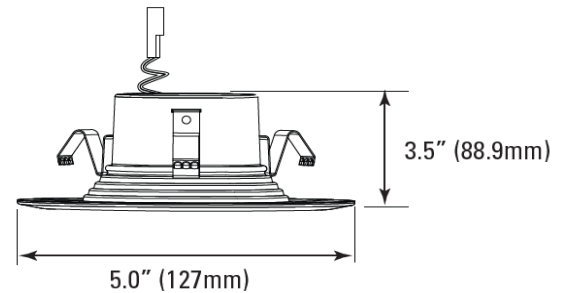

Project Name _____
 Date _____ Part Number _____

PRODUCT

SKU	CLT-RDL4-9W-L54-50
Item Number	CLT-20049
Color	White

PRODUCT SPECIFICATION

Wattage	9W	Voltage	120V
Lumens	540	Replacement Wattage	60W
CCT	5000K	Input Current (A)	0.8
Dimmable	Yes	Power Factor	> 0.9
Beam Angle	Flood	CRI	80
Operating Temperature (°F)	-4° to 104°F	THD	<20%
IP Rating	Damp Location	Size	4-inch
Rated Life	50,000 hrs		

DIMENSIONS

Diameter (in/mm)	5.0 / 127
Width (in/mm)	-
Height (in/mm)	3.50 / 88.9
Weight (lbs)	0.93

CERTIFICATIONS

DLC/ ENERGY STAR	Energy Star
UL/ETL	UL
RoHS	Yes
LM79/LM80	Yes
FCC	Yes

ACCESSORIES

APPLICATIONS