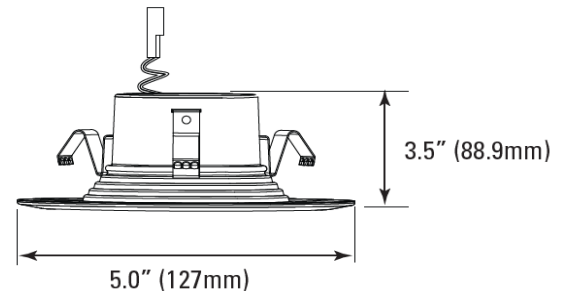

Project Name _____
 Date _____ Part Number _____

PRODUCT

SKU	CLT-RDL4-9W-L54-40
Item Number	CLT-20049
Color	White

PRODUCT SPECIFICATION

Wattage	9W	Voltage	120V
Lumens	540	Replacement Wattage	60W
CCT	4000K	Input Current (A)	0.8
Dimmable	Yes	Power Factor	> 0.9
Beam Angle	Flood	CRI	80
Operating Temperature (°F)	-4° to 104°F	THD	<20%
IP Rating	Damp Location	Size	4-inch
Rated Life	50,000 hrs		

DIMENSIONS

Diameter (in/mm)	5.0 / 127
Width (in/mm)	-
Height (in/mm)	3.50 / 88.9
Weight (lbs)	0.93

CERTIFICATIONS

DLC/ ENERGY STAR	Energy Star
UL/ETL	UL
RoHS	Yes
LM79/LM80	Yes
FCC	Yes

ACCESSORIES

APPLICATIONS