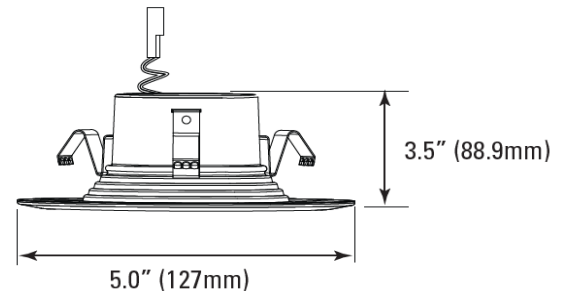

Project Name \_\_\_\_\_  
 Date \_\_\_\_\_ Part Number \_\_\_\_\_

**PRODUCT**

SKU	CLT-RDL4-9W-L54-30
Item Number	CLT-20049
Color	White

**PRODUCT SPECIFICATION**

Wattage	9W	Voltage	120V
Lumens	540	Replacement Wattage	60W
CCT	3000K	Input Current (A)	0.8
Dimmable	Yes	Power Factor	> 0.9
Beam Angle	Flood	CRI	80
Operating Temperature (°F)	-4° to 104°F	THD	<20%
IP Rating	Damp Location	Size	4-inch
Rated Life	50,000 hrs		

**DIMENSIONS**

Diameter (in/mm)	5.0 / 127
Width (in/mm)	-
Height (in/mm)	3.50 / 88.9
Weight (lbs)	0.93

**CERTIFICATIONS**

DLC/ ENERGY STAR	Energy Star
UL/ETL	UL
RoHS	Yes
LM79/LM80	Yes
FCC	Yes

**ACCESSORIES**