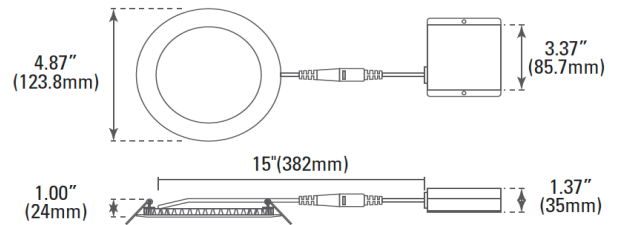

Slim Disk Light (Selectable CCT)

Project Name _____
 Date _____ Part Number _____

PRODUCT

SKU	CLT-RDL4-9W-83CCT-RN
Item Number	CLT-20040
Color	White

PRODUCT SPECIFICATION

Wattage	9W	Voltage	120V
Lumens	600	Replacement Wattage	60
CCT	3000/4000/5000K	Input Current (A)	-
Dimmable	Yes	Power Factor	> 0.9
Beam Angle	Flood	CRI	80
Operating Temperature (°F)	-4° to 113°F	Shape	4" Round
IP Rating	Damp Location		
Rated Life	50,000 hrs		

DIMENSIONS

Diameter (in/mm)	4.87 / 123.8
Width (in/mm)	-
Height (in/mm)	1.00 / 24
Weight (lbs)	0.94

CERTIFICATIONS

DLC/ ENERGY STAR	Energy Star
UL/ETL	ETL
RoHS	Yes
LM79/LM80	Yes
FCC	Yes

ACCESSORIES

APPLICATIONS