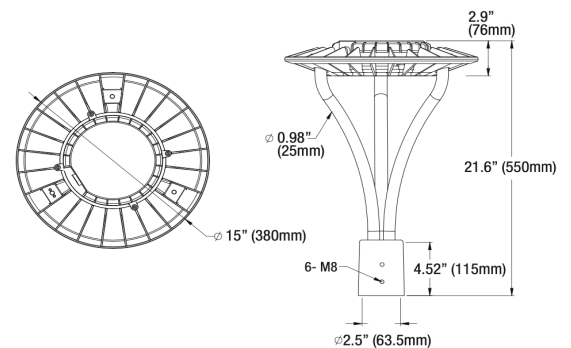

Post Top (Selectable Wattage/CCT)

Project Name _____
 Date _____ Part Number _____

PRODUCT

SKU	CLT-PTA-34WS3-3CCT
Item Number	CLT-10024
Color	Black

PRODUCT SPECIFICATION

Wattage	20 / 28 / 34	Voltage	120-277V
Lumens	3,004 / 4,200 / 5,262	Replacement Wattage	150W
CCT	3000 / 4000 / 5000K	Input Current (A)	0.28
Dimmable	0-10V	Power Factor	> 0.9
Beam Angle (°)	110°	CRI	> 80
Operating Temperature (°F)	-40° to 122°F	THD	<20%
IP Rating	IP65		
Rated Life	50,000 hrs		

DIMENSIONS

Diameter (in/mm)	15 / 380
Length (in/mm)	-
Height (in/mm)	21.6 / 550
Weight (lbs)	8.8

CERTIFICATIONS

DLC/ ENERGY STAR	DLC Premium
UL/ETL	ETL
RoHS	Yes
LM79/LM80	Yes
FCC	Yes

ACCESSORIES

APPLICATIONS