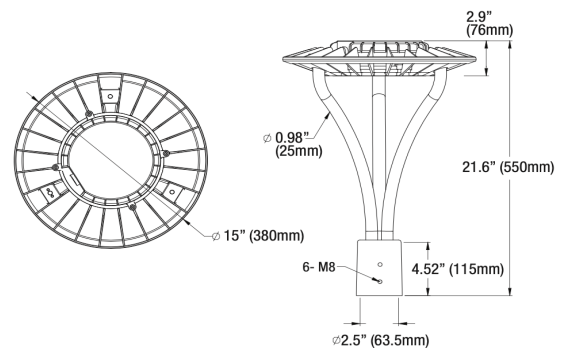

Project Name _____
 Date _____ Part Number _____

PRODUCT

SKU	CLT-PTA-100WS3-3CCT
Item Number	CLT-10025
Color	Black

PRODUCT SPECIFICATION

Wattage	60 / 80 / 100	Voltage	120-277V
Lumens	8,104 / 10,400 / 13,361	Replacement Wattage	250W
CCT	3000 / 4000 / 5000K	Input Current (A)	0.83
Dimmable	0-10V	Power Factor	> 0.9
Beam Angle (°)	110°	CRI	> 80
Operating Temperature (°F)	-40° to 122°F	THD	<20%
IP Rating	IP65		
Rated Life	50,000 hrs		

DIMENSIONS

Diameter (in/mm)	15 / 380
Length (in/mm)	-
Height (in/mm)	21.6 / 550
Weight (lbs)	8.8

CERTIFICATIONS

DLC/ ENERGY STAR	DLC Premium
UL/ETL	ETL
RoHS	Yes
LM79/LM80	Yes
FCC	Yes

ACCESSORIES

APPLICATIONS