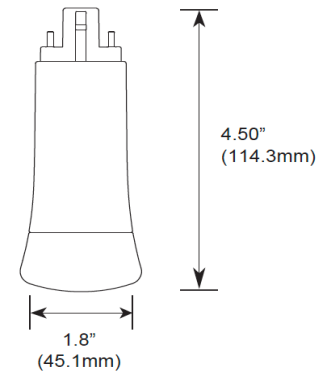

Project Name _____
 Date _____ Part Number _____

PRODUCT

SKU	CLT-PLV-9WS3-24Q-L80-940-4P-IF
Item Number	CLT-30033
Lamp Shape	Plug in Instant Fit

PRODUCT SPECIFICATION

Wattage	5/7/9	Voltage	120-277
Lumens	550/650/800	Replacement Wattage	13/18/26
CCT	4000K	Input Current (A)	AC 120-277V Ballast Dependent
Dimmable	-	Power Factor	> 0.9
Base	G24q/GX24q	CRI	90
Operating Temperature (°F)	-4° to 113°F	Beam Angle	120°
IP Rating	Damp	Position	Vertical
Rated Life	50,000		

DIMENSIONS

Diameter (in/mm)	1.8 / 45
Lamp Height (in/mm)	-
Height (in/mm)	4.50 / 114
Weight (lbs/oz)	0.2-lb / 3.2-oz

CERTIFICATIONS

DLC/ ENERGY STAR	-
UL/ETL	UL
RoHS	Yes
LM79/LM80	Yes
FCC	Yes

ACCESSORIES

APPLICATIONS