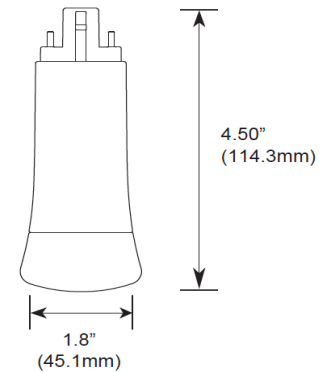

Project Name \_\_\_\_\_  
 Date \_\_\_\_\_ Part Number \_\_\_\_\_

**PRODUCT**

SKU	CLT-PLV-9WS3-24Q-L80-935-4P-IF
Item Number	CLT-30033
Lamp Shape	Plug in Instant Fit

**PRODUCT SPECIFICATION**

Wattage	5/7/9	Voltage	120-277
Lumens	550/650/800	Replacement Wattage	13/18/26
CCT	3500K	Input Current (A)	AC 120-277V Ballast Dependent
Dimmable	-	Power Factor	> 0.9
Base	G24q/GX24q	CRI	90
Operating Temperature (°F)	-4° to 113°F	Beam Angle	120°
IP Rating	Damp	Position	Vertical
Rated Life	50,000		

**DIMENSIONS**

Diameter (in/mm)	1.8 / 45
Lamp Height (in/mm)	-
Height (in/mm)	4.50 / 114
Weight (lbs/oz)	0.2-lb / 3.2-oz

**CERTIFICATIONS**

DLC/ ENERGY STAR	-
UL/ETL	UL
RoHS	Yes
LM79/LM80	Yes
FCC	Yes

**ACCESSORIES**