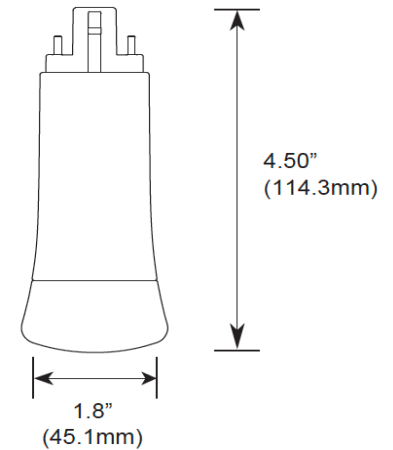

Project Name _____
 Date _____ Part Number _____

PRODUCT

SKU	CLT-PLV-7W-24Q-L70-840-4P-IF
Item Number	CLT-30031
Lamp Shape	Plug in Instant Fit

PRODUCT SPECIFICATION

Wattage	8.5	Voltage	120-277
Lumens	700	Replacement Wattage	18W
CCT	4000K	Input Current (A)	AC 120-277V Ballast Dependent
Dimmable	-	Power Factor	> 0.9
Base	G24q/GX24q	CRI	80
Operating Temperature (°F)	-4° to 113°F	Beam Angle	120°
IP Rating	Damp	Position	Vertical
Rated Life	50,000		

DIMENSIONS

Diameter (in/mm)	1.8 / 45
Lamp Height (in/mm)	-
Height (in/mm)	4.50 / 114
Weight (lbs/oz)	0.2-lb / 3.2-oz

CERTIFICATIONS

DLC/ ENERGY STAR	-
UL/ETL	-
RoHS	Yes
LM79/LM80	Yes
FCC	Yes

ACCESSORIES

APPLICATIONS