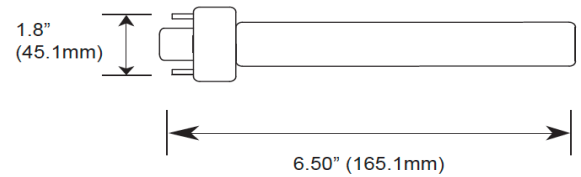

Project Name \_\_\_\_\_  
 Date \_\_\_\_\_ Part Number \_\_\_\_\_

**PRODUCT**

SKU	CLT-PLH-9WS3-24Q-L80-940-4P-IF
Item Number	CLT-30032
Lamp Shape	Plug in Instant Fit

**PRODUCT SPECIFICATION**

Wattage	5/7/9	Voltage	120-277
Lumens	550/650/800	Replacement Wattage	13/18/26
CCT	4000K	Input Current (A)	AC 120-277V Ballast Dependent
Dimmable	-	Power Factor	> 0.9
Base	G24q/GX24q	CRI	90
Operating Temperature (°F)	-4° to 113°F	Beam Angle	120°
IP Rating	Damp	Position	Horizontal
Rated Life	50,000		

**DIMENSIONS**

Diameter (in/mm)	1.8 / 45
Lamp Height (in/mm)	-
Height (in/mm)	6.50 / 165
Weight (lbs/oz)	0.2-lb / 3.2-oz

**CERTIFICATIONS**

DLC/ ENERGY STAR	-
UL/ETL	UL
RoHS	Yes
LM79/LM80	Yes
FCC	Yes

**ACCESSORIES**