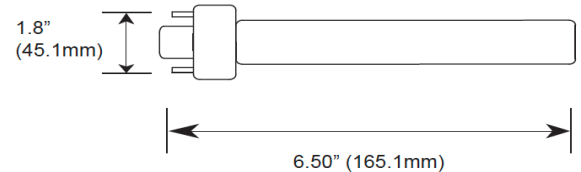

Project Name _____
 Date _____ Part Number _____

PRODUCT

SKU	CLT-PLH-9WS3-24Q-L80-935-4P-IF
Item Number	CLT-30032
Lamp Shape	Plug in Instant Fit

PRODUCT SPECIFICATION

Wattage	5/7/9	Voltage	120-277
Lumens	550/650/800	Replacement Wattage	13/18/26
CCT	3500K	Input Current (A)	AC 120-277V Ballast Dependent
Dimmable	-	Power Factor	> 0.9
Base	G24q/GX24q	CRI	90
Operating Temperature (°F)	-4° to 113°F	Beam Angle	120°
IP Rating	Damp	Position	Horizontal
Rated Life	50,000		

DIMENSIONS

Diameter (in/mm)	1.8 / 45
Lamp Height (in/mm)	-
Height (in/mm)	6.50 / 165
Weight (lbs/oz)	0.2-lb / 3.2-oz

CERTIFICATIONS

DLC/ ENERGY STAR	-
UL/ETL	UL
RoHS	Yes
LM79/LM80	Yes
FCC	Yes

ACCESSORIES

APPLICATIONS