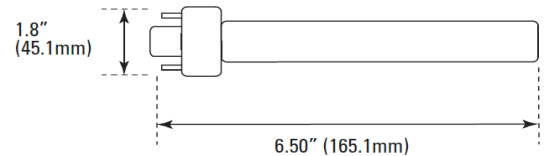

### PRODUCT SPECIFICATION

Wattage	8.5	Voltage	120-277
Lumens	650	Replacement Wattage	18W
CCT	3500K	Input Current (A)	AC 120-277V Ballast Dependent
Dimmable	-	Power Factor	> 0.9
Base	G24q/GX24q	CRI	80
Operating Temperature (°F)	-4° to 113°F	Beam Angle	120°
IP Rating	Damp	Position	Horizontal
Rated Life	50,000		

### DIMENSIONS

Diameter (in/mm)	1.8 / 45
Lamp Height (in/mm)	-
Height (in/mm)	6.50" / 165.1
Weight (lbs/oz)	0.2-lb / 3.2-oz