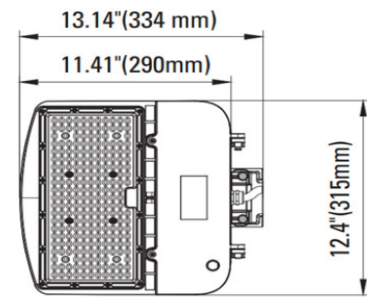

Project Name _____
 Date _____ Part Number _____

PRODUCT

SKU	CLT-PLA-150W-BZ-T3-50
Item Number	CLT-10008
Color	Bronze

PRODUCT SPECIFICATION

Wattage	150W	Voltage	120-277V
Lumens	21,150	Replacement Wattage	400-575W
CCT	5000K	Input Current (A)	1.25
Dimmable	1-10V	Power Factor	> 0.9
Beam Angle (°)	NEMA Type 3	CRI	> 80
Operating Temperature (°F)	- 40° to 113°F	THD	<20%
IP Rating	IP65	IK Rating	IK09
Rated Life	50,000 hrs		

DIMENSIONS

Width (in/mm)	12.4" / 315
Length (in/mm)	13.14" / 334
Height (in/mm)	2.42" / 62
Weight (lbs)	6.48

CERTIFICATIONS

DLC/ ENERGY STAR	DLC Premium
UL/ETL	UL
RoHS	Yes
LM79/LM80	Yes
FCC	Yes

ACCESSORIES