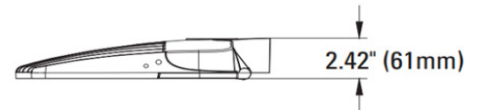

Project Name _____
 Date _____ Part Number _____

PRODUCT

SKU	CLT-PLA-150W-BZ-T3-50
Item Number	CLT-10008
Color	Bronze

PRODUCT SPECIFICATION

Wattage	150W	Voltage	120-277V
Lumens	21,150	Replacement Wattage	400-575W
CCT	5000K	Input Current (A)	1.25
Dimmable	1-10V	Power Factor	> 0.9
Beam Angle (°)	NEMA Type 3	CRI	> 80
Operating Temperature (°F)	- 40° to 113°F	THD	<20%
IP Rating	IP65	IK Rating	IK09
Rated Life	50,000 hrs		

DIMENSIONS

Width (in/mm)	12.4" / 315
Length (in/mm)	13.14" / 334
Height (in/mm)	2.42" / 62
Weight (lbs)	6.48

CERTIFICATIONS

DLC/ ENERGY STAR	DLC Premium
UL/ETL	UL
RoHS	Yes
LM79/LM80	Yes
FCC	Yes

ACCESSORIES