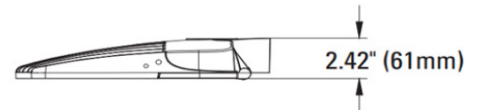

Project Name _____
 Date _____ Part Number _____

PRODUCT

SKU	CLT-PLA-150W-BZ-T3-40
Item Number	CLT-10008
Color	Bronze

PRODUCT SPECIFICATION

Wattage	150W	Voltage	120-277V
Lumens	21,000	Replacement Wattage	400-575W
CCT	4000K	Input Current (A)	1.25
Dimmable	1-10V	Power Factor	> 0.9
Beam Angle (°)	NEMA Type 3	CRI	> 80
Operating Temperature (°F)	- 40° to 113°F	THD	<20%
IP Rating	IP65	IK Rating	IK09
Rated Life	50,000 hrs		

DIMENSIONS

Width (in/mm)	12.4" / 315
Length (in/mm)	13.14" / 334
Height (in/mm)	2.42" / 62
Weight (lbs)	6.48

CERTIFICATIONS

DLC/ ENERGY STAR	DLC Premium
UL/ETL	UL
RoHS	Yes
LM79/LM80	Yes
FCC	Yes

ACCESSORIES