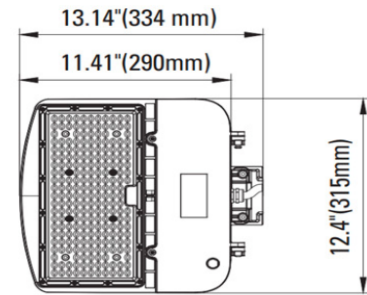

Project Name _____
 Date _____ Part Number _____

PRODUCT

SKU	CLT-PLA-150W-BZ-T3-40
Item Number	CLT-10008
Color	Bronze

PRODUCT SPECIFICATION

Wattage	150W	Voltage	120-277V
Lumens	21,000	Replacement Wattage	400-575W
CCT	4000K	Input Current (A)	1.25
Dimmable	1-10V	Power Factor	> 0.9
Beam Angle (°)	NEMA Type 3	CRI	> 80
Operating Temperature (°F)	- 40° to 113°F	THD	<20%
IP Rating	IP65	IK Rating	IK09
Rated Life	50,000 hrs		

DIMENSIONS

Width (in/mm)	12.4" / 315
Length (in/mm)	13.14" / 334
Height (in/mm)	2.42" / 62
Weight (lbs)	6.48

CERTIFICATIONS

DLC/ ENERGY STAR	DLC Premium
UL/ETL	UL
RoHS	Yes
LM79/LM80	Yes
FCC	Yes

ACCESSORIES