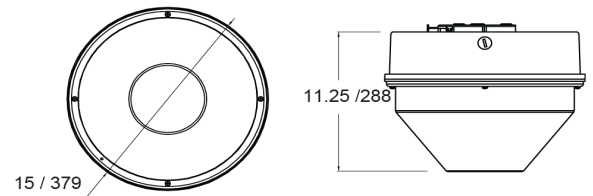

Project Name \_\_\_\_\_  
 Date \_\_\_\_\_ Part Number \_\_\_\_\_

**PRODUCT**

SKU	CLT-PCG-60W-50K-BZ
Item Number	CLT-10038
Color	Black

**PRODUCT SPECIFICATION**

Wattage	60W	Voltage	120-277V
Lumens	5,236	Replacement Wattage	175W
CCT	5000K	Input Current (A)	-
Dimmable	-	Power Factor	>0.9
Beam Angle (°)	140°	CRI	>70
Operating Temperature (°F)	-22° to 131°F	THD	<20%
IP Rating	IP65	Sensor	-
Rated Life	50,000 hrs		

**DIMENSIONS**

Width (in/mm)	15 / 379
Length (in/mm)	15 / 379
Height (in/mm)	11.25 / 288
Weight (lbs)	13

**CERTIFICATIONS**

DLC/ ENERGY STAR	-
UL/ETL	UL
RoHS	Yes
LM79/LM80	Yes
FCC	Yes

**ACCESSORIES**

**APPLICATIONS**