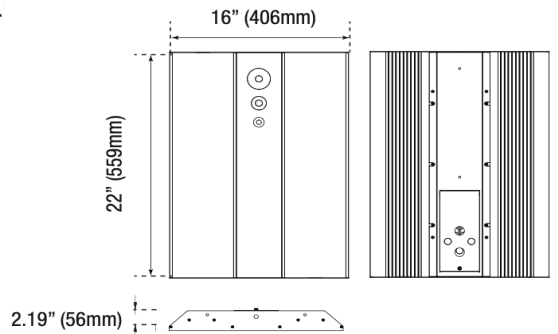

Project Name \_\_\_\_\_  
 Date \_\_\_\_\_ Part Number \_\_\_\_\_

**PRODUCT**

SKU	CLT-HBL-100W-2F-277V-40
Item Number	CLT-20011
Color	White

**PRODUCT SPECIFICATION**

Wattage	100W	Voltage	120-277V
Lumens	13,197	Replacement Wattage	400
CCT	4000K	Input Current (A)	1.1
Dimmable	1-10V	Power Factor	>0.99
Beam Angle (°)	-	CRI	>80
Operating Temperature (°F)	-40° to 122°F	THD	<20%
IP Rating	Damp Location		
Rated Life	50,000 hrs		

**DIMENSIONS**

Length (in/mm)	22 / 559
Width (in/mm)	16 / 406
Height (in/mm)	2.19 / 56
Weight (lbs)	6.61

**CERTIFICATIONS**

DLC/ ENERGY STAR	-
UL/ETL	ETL
RoHS	Yes
LM79/LM80	Yes
FCC	Yes

**ACCESSORIES**

**APPLICATIONS**