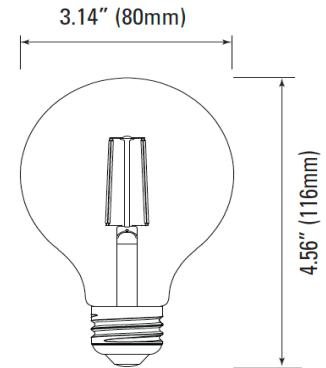

Project Name \_\_\_\_\_  
 Date \_\_\_\_\_ Part Number \_\_\_\_\_

**PRODUCT**

SKU	CLT-G25-5W-L35-922
Item Number	CLT-30018
Lamp Shape	Filament Globe

**PRODUCT SPECIFICATION**

Wattage	5W	Voltage	120V
Lumens	350	Replacement Wattage	40
CCT	2200K	Input Current (A)	0.043
Dimmable	Yes	Power Factor	> 0.9
Base	E26	CRI	90
Operating Temperature (°F)	-4° to 104°F		
IP Rating	Wet Location		
Rated Life	15,000 hrs		

**DIMENSIONS**

Diameter (in/mm)	3.14 / 80
Lamp Height (in/mm)	-
Height (in/mm)	4.56 / 116
Weight (lbs/oz)	0.29 lb / 4.66 oz

**CERTIFICATIONS**

DLC/ ENERGY STAR	Energy Star
UL/ETL	UL
RoHS	Yes
LM79/LM80	Yes
FCC	Yes