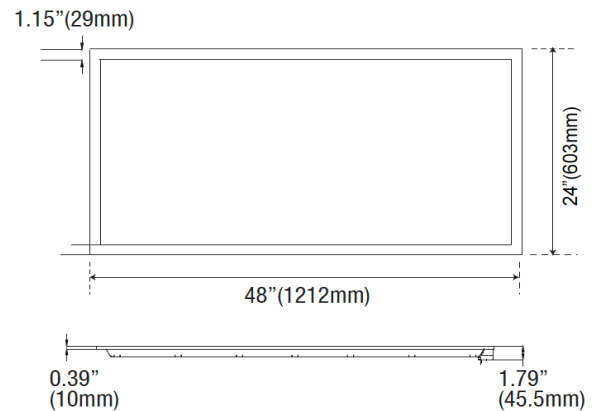

Project Name \_\_\_\_\_  
 Date \_\_\_\_\_ Part Number \_\_\_\_\_

**PRODUCT**

SKU	CLT-FPL-50W-24-SW3C
Item Number	CLT-20006
Color	White

**PRODUCT SPECIFICATION**

Wattage	50W	Voltage	120-277V
Lumens	5,900	Replacement Wattage	120-130
CCT	3500/4000/5000K	Input Current (A)	0.37
Dimmable	0-10V	Power Factor	> 0.9
Beam Angle	115°	CRI	80
Operating Temperature (°F)	-4° to 104°F		
IP Rating	Damp Location		
Rated Life	50,000 hrs		

**DIMENSIONS**

Length (in/mm)	48 / 1212
Width (in/mm)	24 / 603
Height (in/mm)	1.79 / 45.5
Weight (lbs/oz)	10

**CERTIFICATIONS**

DLC/ ENERGY STAR	DLC
UL/ETL	ETL
RoHS	Yes
LM79/LM80	Yes
FCC	Yes

**ACCESSORIES**