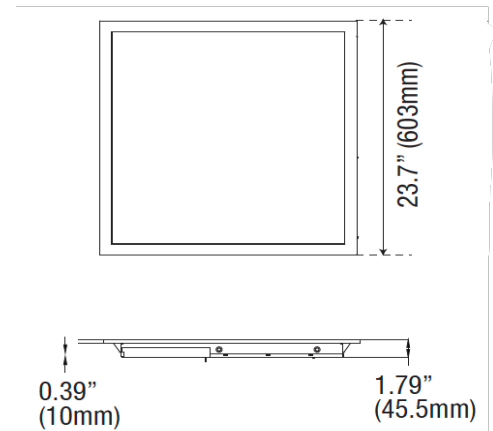

Project Name _____
 Date _____ Part Number _____

PRODUCT

SKU	CLT-FPL-40W-22-SW3C
Item Number	CLT-20005
Color	White

PRODUCT SPECIFICATION

Wattage	40W	Voltage	120-277V
Lumens	4,480	Replacement Wattage	90-100
CCT	3500/4000/5000K	Input Current (A)	0.37
Dimmable	0-10V	Power Factor	> 0.9
Beam Angle	115°	CRI	80
Operating Temperature (°F)	-4° to 104°F		
IP Rating	Damp Location		
Rated Life	50,000 hrs		

DIMENSIONS

Length (in/mm)	23.7 / 603
Width (in/mm)	23.7 / 603
Height (in/mm)	1.79 / 45.5
Weight (lbs/oz)	5.6

CERTIFICATIONS

DLC/ ENERGY STAR	DLC
UL/ETL	ETL
RoHS	Yes
LM79/LM80	Yes
FCC	Yes

ACCESSORIES

APPLICATIONS