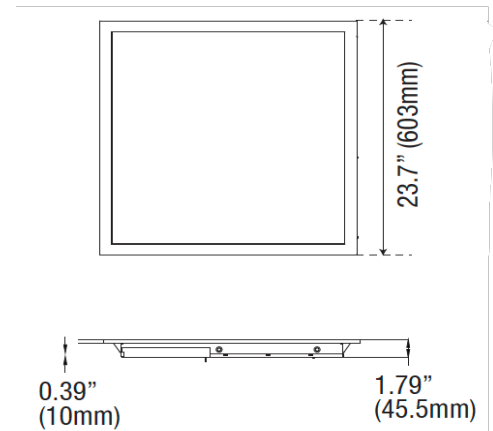

Project Name _____
 Date _____ Part Number _____

PRODUCT

SKU	CLT-FPL-40W-22-50
Item Number	CLT-20002
Color	White

PRODUCT SPECIFICATION

Wattage	40W	Voltage	120-277V
Lumens	4,489	Replacement Wattage	90-100
CCT	5000K	Input Current (A)	0.33
Dimmable	1-10V	Power Factor	> 0.9
Beam Angle	110°	CRI	80
Operating Temperature (°F)	-4° to 104°F		
IP Rating	Damp Location		
Rated Life	50,000 hrs		

DIMENSIONS

Length (in/mm)	23.7 / 603
Width (in/mm)	23.7 / 603
Height (in/mm)	1.79 / 45.5
Weight (lbs/oz)	6.8

CERTIFICATIONS

DLC/ ENERGY STAR	-
UL/ETL	UL
RoHS	Yes
LM79/LM80	Yes
FCC	Yes

ACCESSORIES

APPLICATIONS