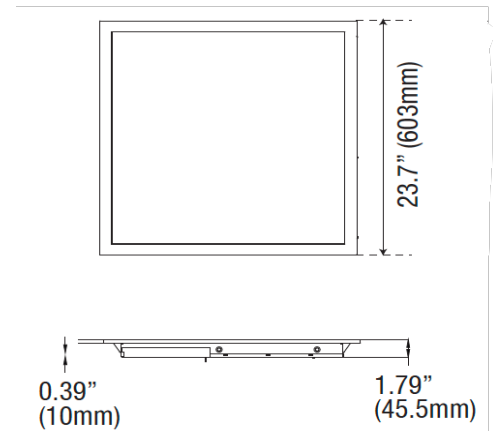

Project Name _____
 Date _____ Part Number _____

PRODUCT

SKU	CLT-FPL-40W-22-35
Item Number	CLT-20002
Color	White

PRODUCT SPECIFICATION

Wattage	40W	Voltage	120-277V
Lumens	4,381	Replacement Wattage	90-100
CCT	3500K	Input Current (A)	0.33
Dimmable	1-10V	Power Factor	> 0.9
Beam Angle	110°	CRI	80
Operating Temperature (°F)	-4° to 104°F		
IP Rating	Damp Location		
Rated Life	50,000 hrs		

DIMENSIONS

Length (in/mm)	23.7 / 603
Width (in/mm)	23.7 / 603
Height (in/mm)	1.79 / 45.5
Weight (lbs/oz)	6.7

CERTIFICATIONS

DLC/ ENERGY STAR	-
UL/ETL	UL
RoHS	Yes
LM79/LM80	Yes
FCC	Yes

ACCESSORIES

APPLICATIONS