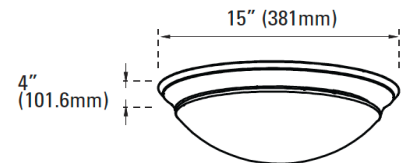

Project Name _____
 Date _____ Part Number _____

PRODUCT

SKU	CLT-FMU15-22W-L154-30-BZ
Item Number	CLT-20035
Lamp Shape	Flush Mount

PRODUCT SPECIFICATION

Wattage	22	Voltage	120V
Lumens	1,540	Replacement Wattage	150W
CCT	3000K	Input Current (A)	0.5
Dimmable	Yes	Power Factor	> 0.9
THD	<20%	CRI	80
Operating Temperature (°F)	-4° to 104°F	Beam Angle	110°
IP Rating	Damp Location	Diameter	15-in
Rated Life	50,000	Color	Bronze

DIMENSIONS

Diameter (in/mm)	15 / 381
Height (in/mm)	4 / 101.6
Depth (in/mm)	-
Weight (lbs)	4.75-lb

CERTIFICATIONS

DLC/ ENERGY STAR	Energy Star
UL/ETL	UL
RoHS	Yes
LM79/LM80	Yes
FCC	Yes

ACCESSORIES

APPLICATIONS