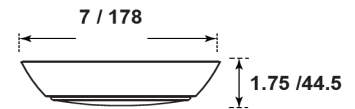

### PRODUCT SPECIFICATION

Wattage	10	Voltage	120V
Lumens	700	Replacement Wattage	75W
CCT	5000K	Input Current (A)	0.1
Dimmable	Yes	Power Factor	> 0.9
THD	<20%	CRI	80
Operating Temperature (°F)	-4° to 113°F	Beam Angle	105°
IP Rating	Damp	Diameter	7-in
Rated Life	50,000		

### DIMENSIONS

Diameter (in/mm)	7 / 178
Height (in/mm)	1.75 / 44.5
Depth (in/mm)	-
Weight (lbs/oz)	1.02-lb / 16.2-oz