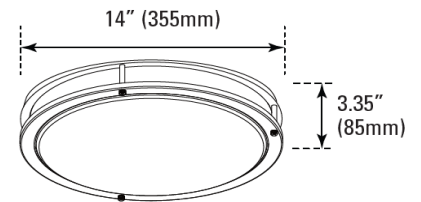

Project Name \_\_\_\_\_  
 Date \_\_\_\_\_ Part Number \_\_\_\_\_

**PRODUCT**

SKU	CLT-FMD14-22W-L165-40
Item Number	CLT-20031
Lamp Shape	Flush Mount

**PRODUCT SPECIFICATION**

Wattage	22	Voltage	120V
Lumens	1,700	Replacement Wattage	150
CCT	4000K	Input Current (A)	0.18
Dimmable	Yes	Power Factor	> 0.9
THD	<20%	CRI	80
Operating Temperature (°F)	-4° to 104°F	Beam Angle	120°
IP Rating	Damp Location	Diameter	14-in
Rated Life	50,000		

**DIMENSIONS**

Diameter (in/mm)	14 / 355
Height (in/mm)	3.35 / 85
Depth (in/mm)	-
Weight (lbs/oz)	2.49-lb / 39-oz

**CERTIFICATIONS**

DLC/ ENERGY STAR	Energy Star
UL/ETL	ETL
RoHS	Yes
LM79/LM80	Yes
FCC	Yes