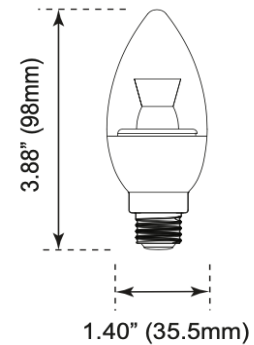

Project Name \_\_\_\_\_  
 Date \_\_\_\_\_ Part Number \_\_\_\_\_

**PRODUCT**

SKU	CLT-CA-C5W-L32-827
Item Number	CLT-30021
Lamp Shape	Candelabra

**PRODUCT SPECIFICATION**

Wattage	5W	Voltage	120V
Lumens	325	Replacement Wattage	40W
CCT	2700K	Input Current (A)	-
Dimmable	Yes	Power Factor	>0.9
Base	E26	CRI	80
Operating Temperature (°F)	-4° to 104°F		
IP Rating	Damp Location		
Rated Life	15,000 hrs		

**DIMENSIONS**

Diameter (in/mm)	1.40 / 35.5
Lamp Height (in/mm)	-
Height (in/mm)	3.88 / 98
Weight (lbs/oz)	0.12 lb / 1.92oz

**CERTIFICATIONS**

DLC/ ENERGY STAR	Energy Star
UL/ETL	UL
RoHS	Yes
LM79/LM80	Yes
FCC	Yes