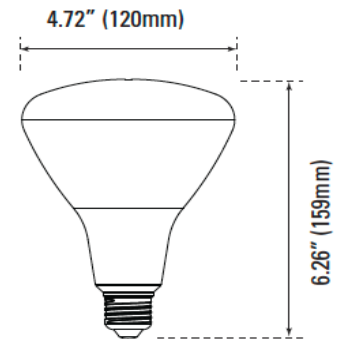

Project Name \_\_\_\_\_  
 Date \_\_\_\_\_ Part Number \_\_\_\_\_

**PRODUCT**

SKU	CLT-BR40-14W-L100-930
Item Number	CLT-30007
Lamp Shape	LED BR40

**PRODUCT SPECIFICATION**

Wattage	14	Voltage	120V
Lumens	1,000	Replacement Wattage	75W
CCT	3000K	Input Current (A)	-
Dimmable	Yes	Power Factor	> 0.9
Base	E26	CRI	90
Operating Temperature (°F)	-4° to 104°F		
IP Rating	Damp Location		
Rated Life	25,000 hrs		

**DIMENSIONS**

Diameter (in/mm)	4.72 / 120
Lamp Height (in/mm)	-
Height (in/mm)	6.26 / 259
Weight (lbs/oz)	0.26-lb / 4.16-oz

**CERTIFICATIONS**

DLC/ ENERGY STAR	Energy Star
UL/ETL	UL
RoHS	Yes
LM79/LM80	Yes
FCC	Yes