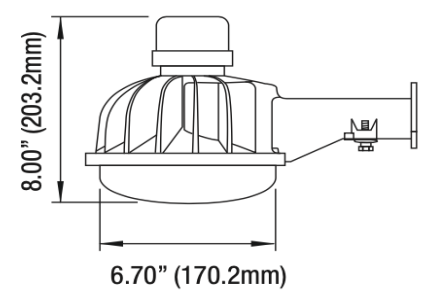

Project Name \_\_\_\_\_  
 Date \_\_\_\_\_ Part Number \_\_\_\_\_

**PRODUCT**

SKU	CLT-BLA-38W-GR-40-PH
Item Number	CLT-10034
Color	Gray/White

**PRODUCT SPECIFICATION**

Wattage	38W	Voltage	120-277V
Lumens	4,158	Replacement Wattage	150
CCT	4000K	Input Current (A)	-
Dimmable	-	Power Factor	>0.9
Beam Angle (°)	-	CRI	70
Operating Temperature (°F)	-22° to 122°F	THD	<20%
IP Rating	IP65		
Rated Life	50,000 hrs		

**DIMENSIONS**

Diameter (in/mm)	6.70 / 170.2
Depth (in/mm)	-
Height (in/mm)	8 / 203.2
Weight (lbs)	4.3

**CERTIFICATIONS**

DLC/ ENERGY STAR	-
UL/ETL	ETL
RoHS	Yes
LM79/LM80	Yes
FCC	Yes

**ACCESSORIES**

**APPLICATIONS**