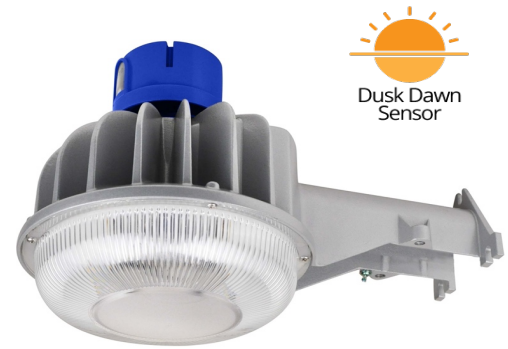

Project Name \_\_\_\_\_  
 Date \_\_\_\_\_ Part Number \_\_\_\_\_

**PRODUCT**

SKU	CLT-BLA-38W-GR-40-PH
Item Number	CLT-10034
Color	Gray/White

**PRODUCT SPECIFICATION**

Wattage	38W	Voltage	120-277V
Lumens	4,158	Replacement Wattage	150
CCT	4000K	Input Current (A)	-
Dimmable	-	Power Factor	>0.9
Beam Angle (°)	-	CRI	70
Operating Temperature (°F)	-22° to 122°F	THD	<20%
IP Rating	IP65		
Rated Life	50,000 hrs		

**DIMENSIONS**

Diameter (in/mm)	6.70 / 170.2
Depth (in/mm)	-
Height (in/mm)	8 / 203.2
Weight (lbs)	4.3

**CERTIFICATIONS**

DLC/ ENERGY STAR	-
UL/ETL	ETL
RoHS	Yes
LM79/LM80	Yes
FCC	Yes

**ACCESSORIES**

**APPLICATIONS**