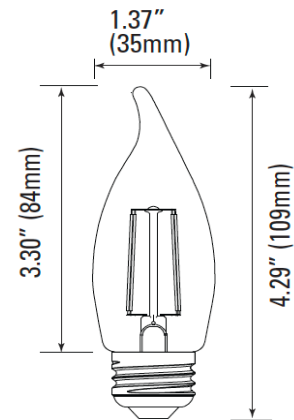

Project Name _____
 Date _____ Part Number _____

PRODUCT

SKU	CLT-B10-5W-L32-922
Item Number	CLT-30017
Lamp Shape	Filament Candelabra

PRODUCT SPECIFICATION

Wattage	5W	Voltage	120V
Lumens	325	Replacement Wattage	40
CCT	2200K	Input Current (A)	0.043
Dimmable	Yes	Power Factor	> 0.9
Base	E26	CRI	90
Operating Temperature (°F)	-4° to 104°F		
IP Rating	Wet Location		
Rated Life	15,000 hrs		

DIMENSIONS

Diameter (in/mm)	1.37 / 35
Lamp Height (in/mm)	3.30 / 84
Height (in/mm)	4.29 / 109
Weight (lbs/oz)	0.05 lb / 1.9 oz

CERTIFICATIONS

DLC/ ENERGY STAR	-
UL/ETL	UL
RoHS	Yes
LM79/LM80	Yes
FCC	Yes

ACCESSORIES