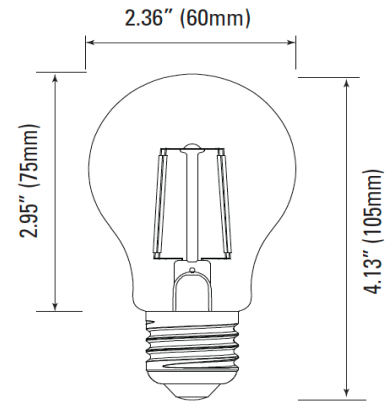

Project Name _____
 Date _____ Part Number _____

PRODUCT

SKU	CLT-A19-6.5W-E26-L45-922
Item Number	CLT-30019
Lamp Shape	Filament A19

PRODUCT SPECIFICATION

Wattage	6.5	Voltage	120V
Lumens	455	Replacement Wattage	40
CCT	2200K	Input Current (A)	0.057
Dimmable	Yes	Power Factor	> 0.9
Base	E26	CRI	90
Operating Temperature (°F)	-4° to 104°F		
IP Rating	Damp Location		
Rated Life	15,000 hrs		

DIMENSIONS

Diameter (in/mm)	2.36 / 60
Lamp Height (in/mm)	2.95 / 75
Height (in/mm)	4.13 / 105
Weight (lbs/oz)	0.26 lb / 4.22 oz

CERTIFICATIONS

DLC/ ENERGY STAR	Energy Star
UL/ETL	UL
RoHS	Yes
LM79/LM80	Yes
FCC	Yes